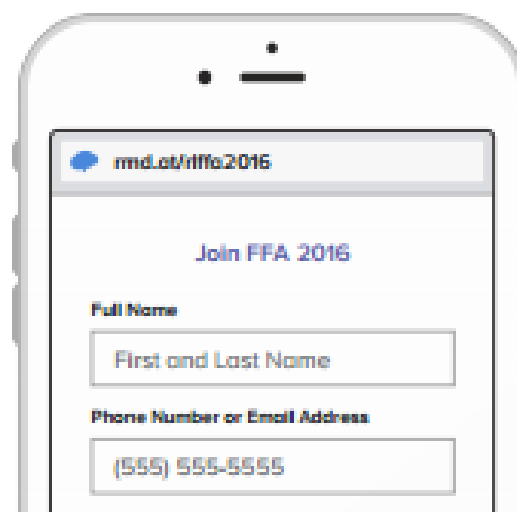

To get announcements from the Rice Lake FFA please sign up for Remind 101

Sign up for important updates from Mr. Kolpack.

Get information for FFA 2016 right on your phone—not on handouts.

Pick a way to receive messages for FFA 2016:

- A** If you have a smartphone, get push notifications.

On your iPhone or Android phone, open your web browser and go to the following link:

rmd.at/riffa2016

Follow the instructions to sign up for Remind. You'll be prompted to download the mobile app.